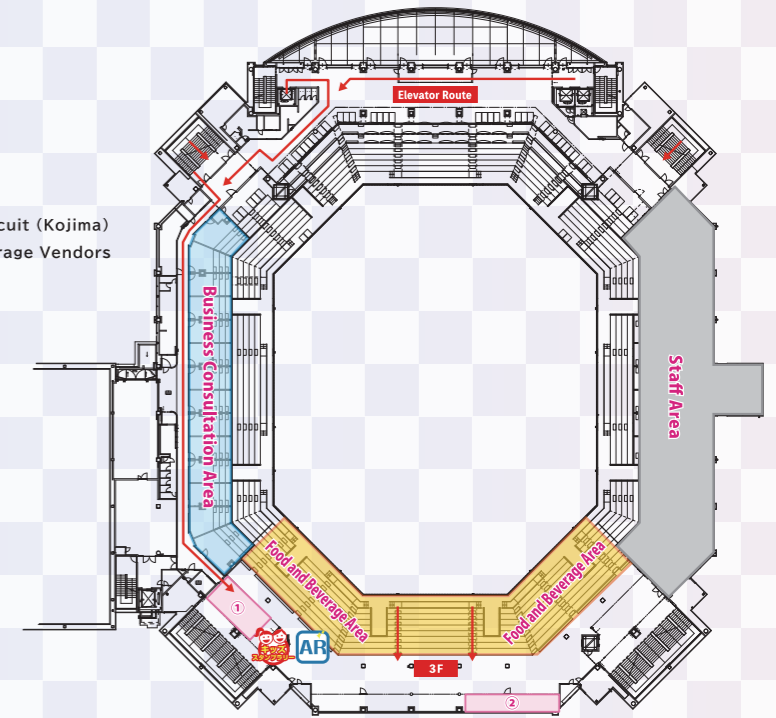

ARENA 3F

- ① Mini-Yonku Circuit (Kojima)
- ② Food and Beverage Vendors