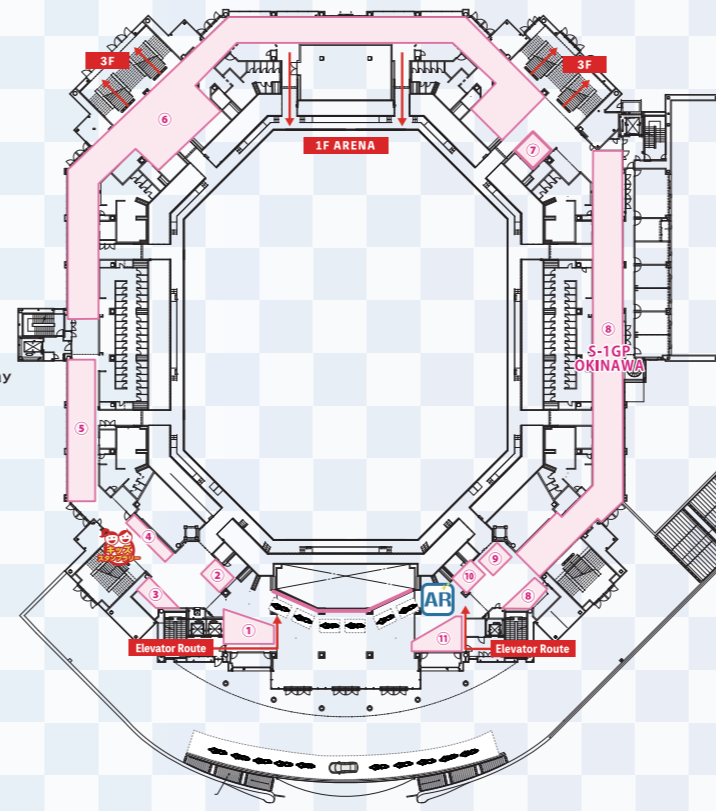

ARENA 2F

- ① Triumph Okinawa
- ② KTM Okinawa
- ③ Auto VR
- ④ Motorcycles Display
- ⑤ HRS Motorcycles Display
- ⑥ Motorcycles Display
- ⑦ Y's Shokai
- ⑧ Team Okinawa
- ⑨ PUMA JAPAN
- ⑩ NGK SPARK PLUG
- ⑪ Total Sign Face