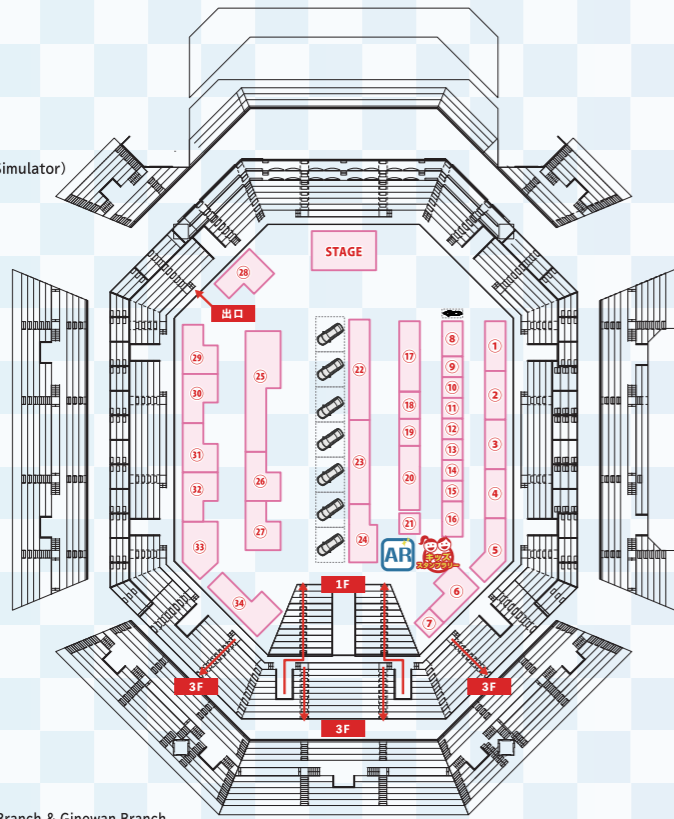

# ARENA 1F

1F Food and Beverage Not Allowed

- ① Kawasaki PLAZA Naha
- ② Okinawa Honda
- ③ OKINAWA SUZUKI
- ④ KTM Okinawa
- ⑤ HARLEY-DAVIDSON Okinawa
- ⑥ Okinawa Super Drift
- ⑦ Motor Sport Multi Field Okinawa (Racing Simulator)
- ⑧ ARAI HELMET
- ⑨ SYGN HOUSE
- ⑩ LIQUIMOLY
- ⑪ DAYTONA
- ⑫ OGK Kabuto
- ⑬ ACTIVE
- ⑭ Okada Shoji
- ⑮ SHOEI
- ⑯ FEEVIL OKINAWA
- ⑰ BULL DOCK
- ⑱ NITRON JAPAN
- ⑲ PMC
- ⑳ HRS /SCCS
- ㉑ Champloo Okinawa City Ambassador
- ㉒ YOSHIMURA JAPAN
- ㉓ Densho POP Yoshimura Memorial Corner
- ㉔ TOYOTA GAZOO Racing
- ㉕ OKINAWA TOYOTA
- ㉖ Volkswagen Okinawa Chuo
- ㉗ YANASE
- ㉘ Ryukyu NISSAN
- ㉙ TOYO TIRES
- ㉚ OKINAWA SUBARU
- ㉛ Okinawa MAZDA
- ㉜ Okinawa Honda
- ㉝ Ryukyu Mitsubishi
- ㉞ RYUKYU DAIHATSU
- ㉟ Treasure One Company/Tread Okinawa Yogi Branch & Ginowan Branch